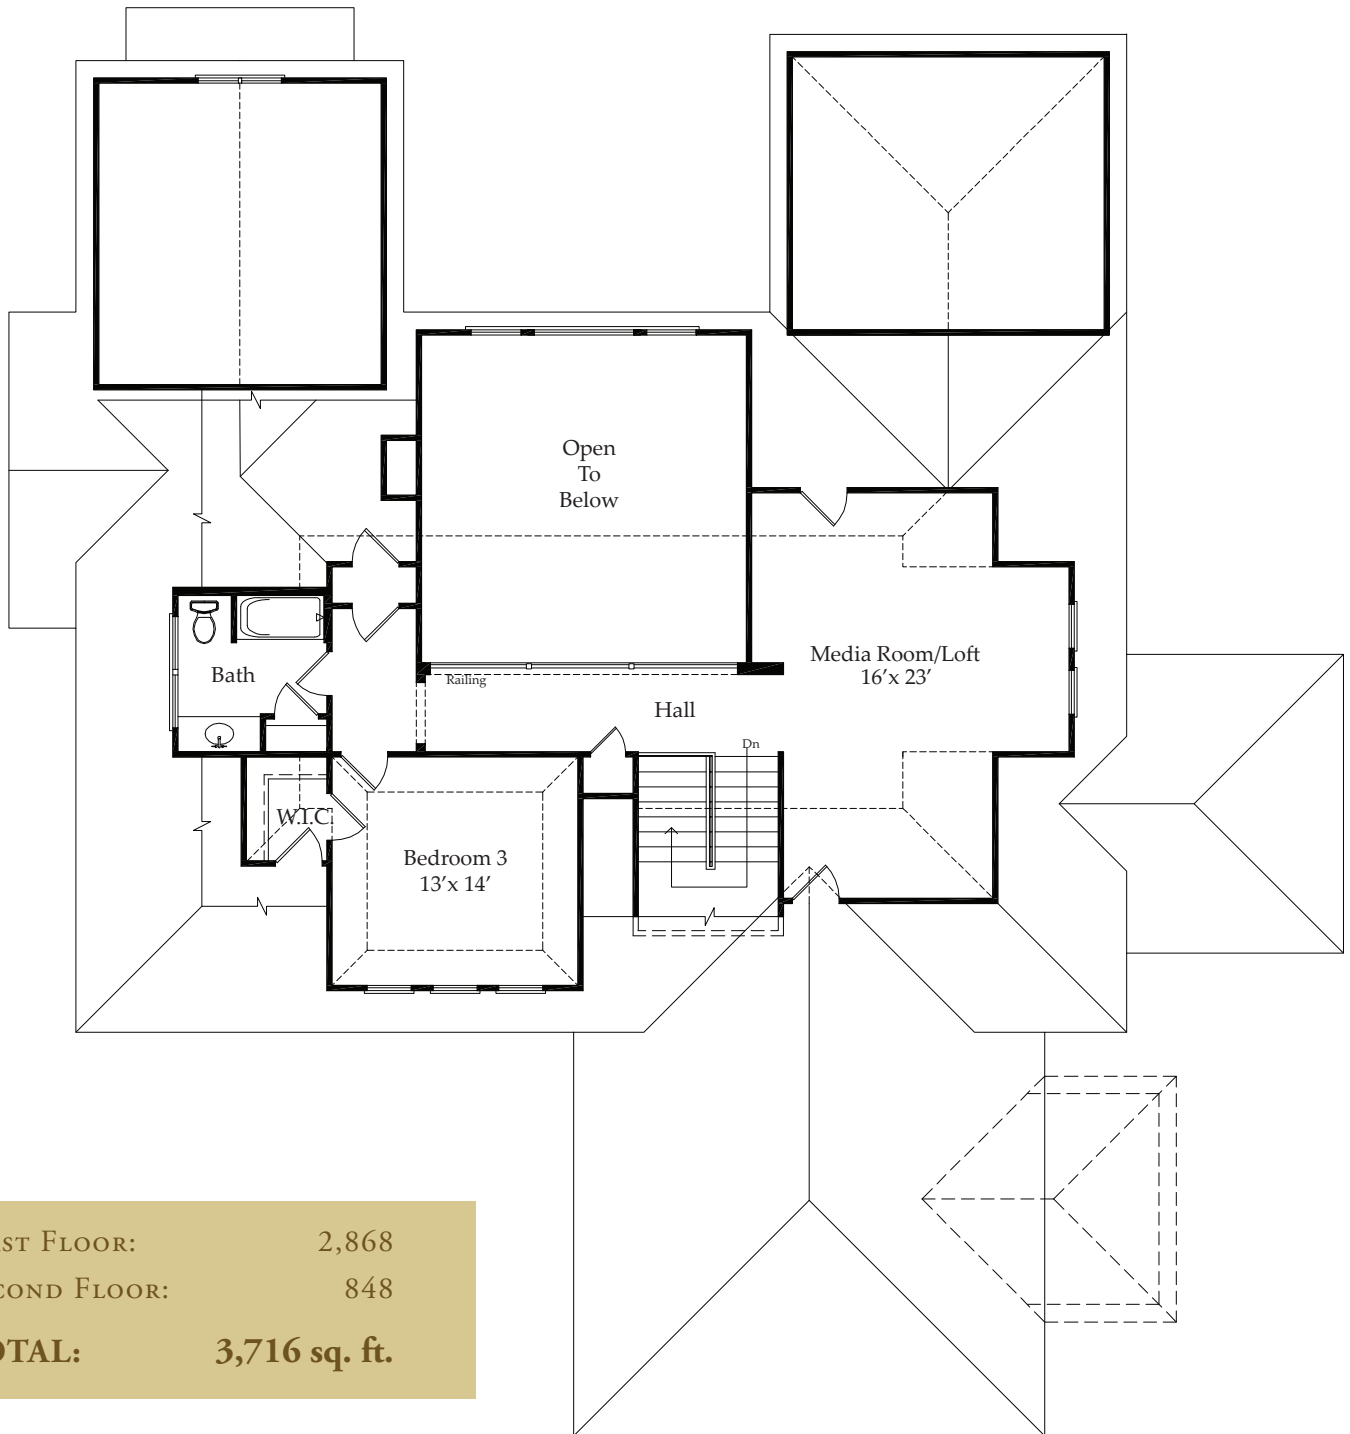

THE CRESTON

FIRST FLOOR

FIRST FLOOR:	2,868
SECOND FLOOR:	848
TOTAL:	3,716 sq. ft.

THE CRESTON

SECOND FLOOR

FIRST FLOOR:	2,868
SECOND FLOOR:	848
TOTAL:	3,716 sq. ft.