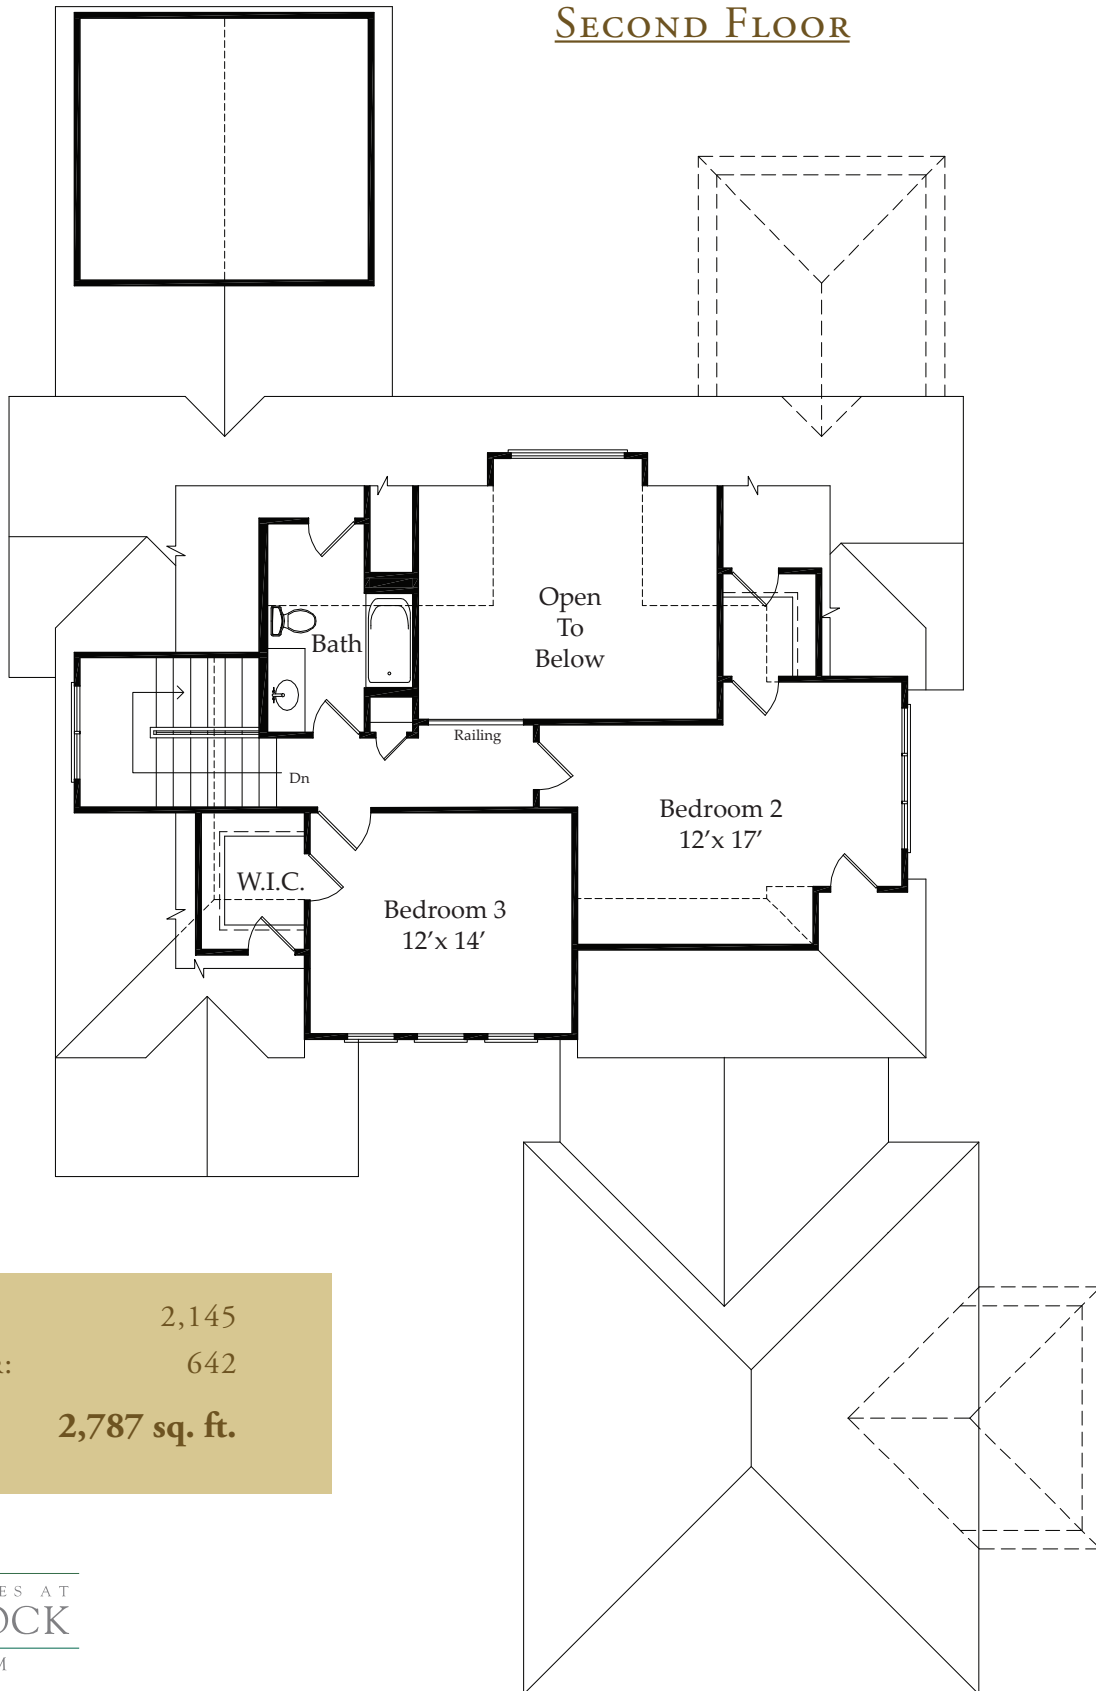

THE EATON

FIRST FLOOR

FIRST FLOOR: 2,145
 SECOND FLOOR: 642
TOTAL: 2,787 sq. ft.

THE EATON

SECOND FLOOR

FIRST FLOOR:	2,145
SECOND FLOOR:	642
TOTAL:	2,787 sq. ft.