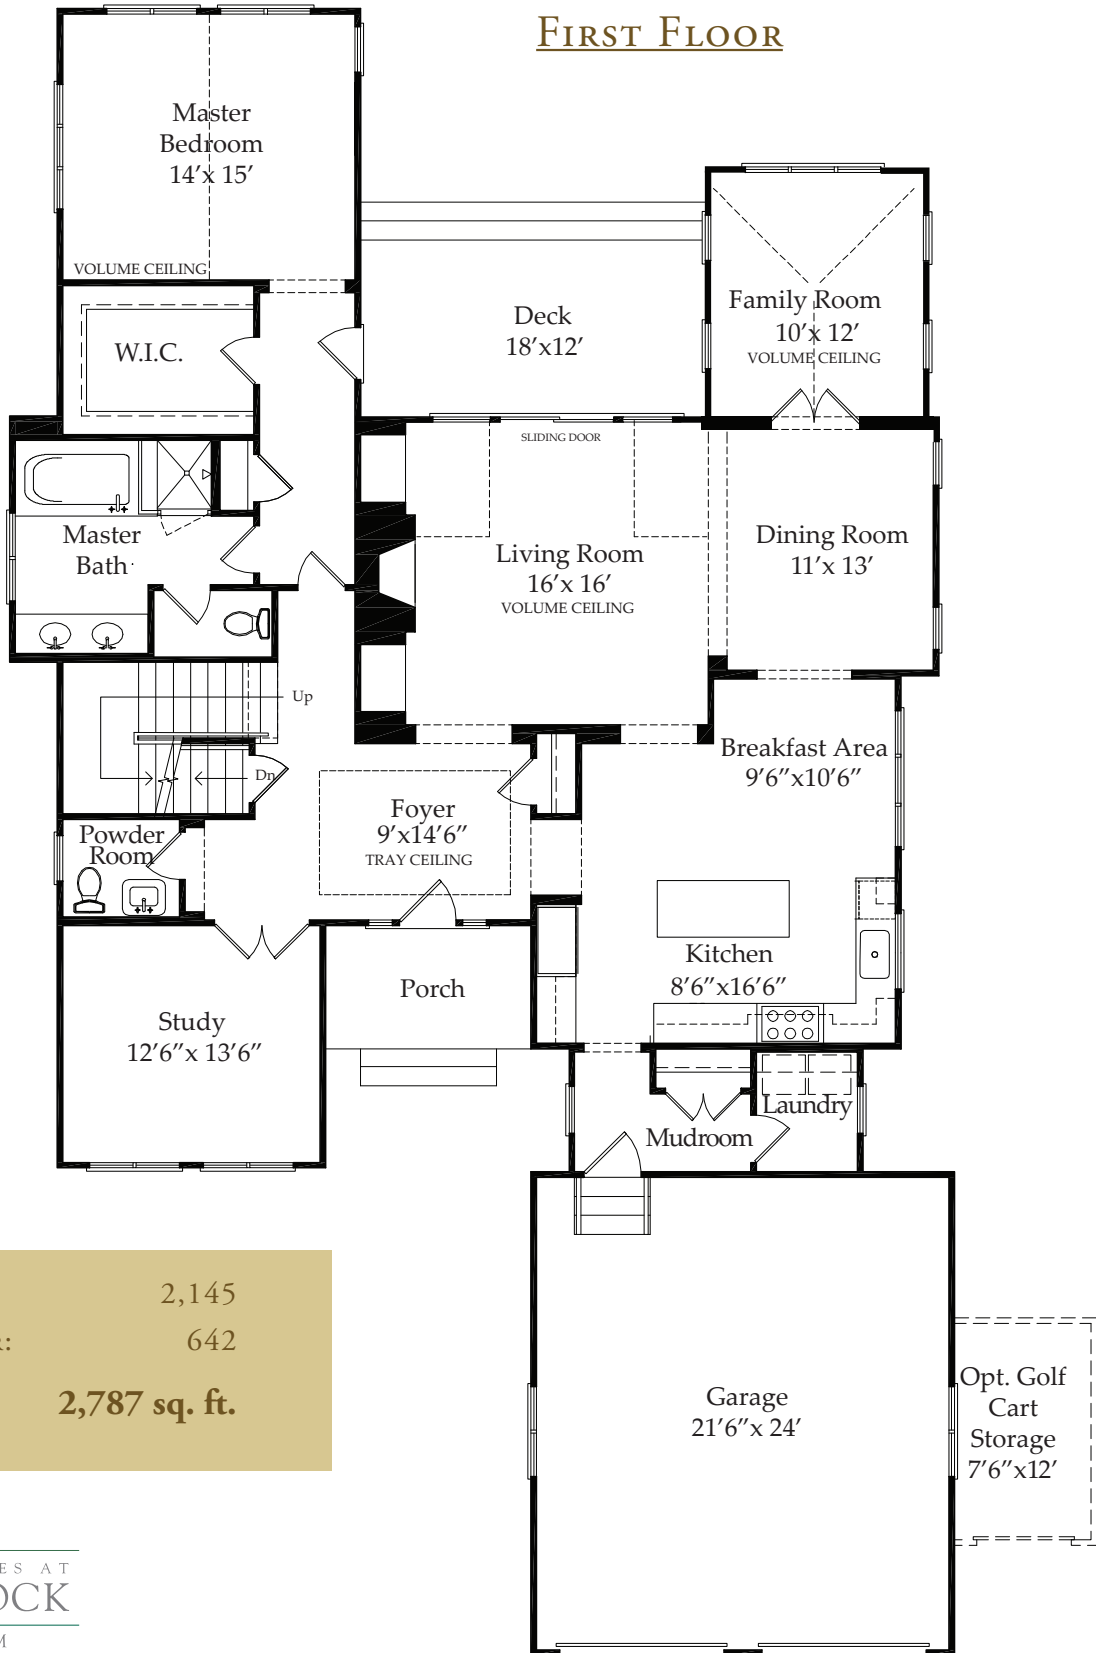

THE EATON

FIRST FLOOR

FIRST FLOOR: 2,145
 SECOND FLOOR: 642
TOTAL: 2,787 sq. ft.

THE EATON

SECOND FLOOR

FIRST FLOOR:	2,145
SECOND FLOOR:	642
TOTAL:	2,787 sq. ft.